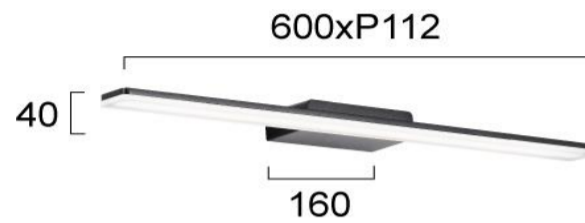

Product Datasheet

Code	4289700
Description	Wall Light L:600 Ram
Family	RAM
Type	WALL LIGHTS
Type of Lamp	LED module
Watt	19W
Volt	220-240 VAC
Hertz	50-60 Hz
Class	Class I
IP	IP44
Environment	Indoor
Color	BLACK
Material	ALUMINIUM/ACRYLIC
Length	L:600
Height	H:40
Width	P:112
Kelvin	3000K
Lumen	1771 Lm
Beam Angle	Beam Angle 120* / CRI 94
Dimmable	Non-Dimmable